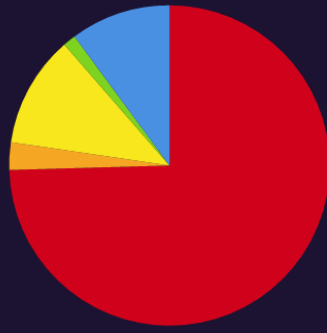

Curriculum Used In Head Start and Early Head Start

Head Start Center - Based

- Creative Curriculum (74.55%)
- Frog Street Pre-K (2.77%)
- High Scope (11.29%)
- Scholastic (1.29%)
- Other (10.10%)

Early Head Start Center-Based

- Creative Curriculum (84.52%)
- Frog Street Pre-K (2.30%)
- High Scope (9.39%)
- Other (3.80%)

Early Head Start Home-Base

- Partners for A Healthy Baby (24.80%)
- Parents as Teachers (29.38%)
- Creative Curriculum (30.18%)
- Growing Great Kids (3.98%)
- High Scope (4.38%)
- Other (7.27%)